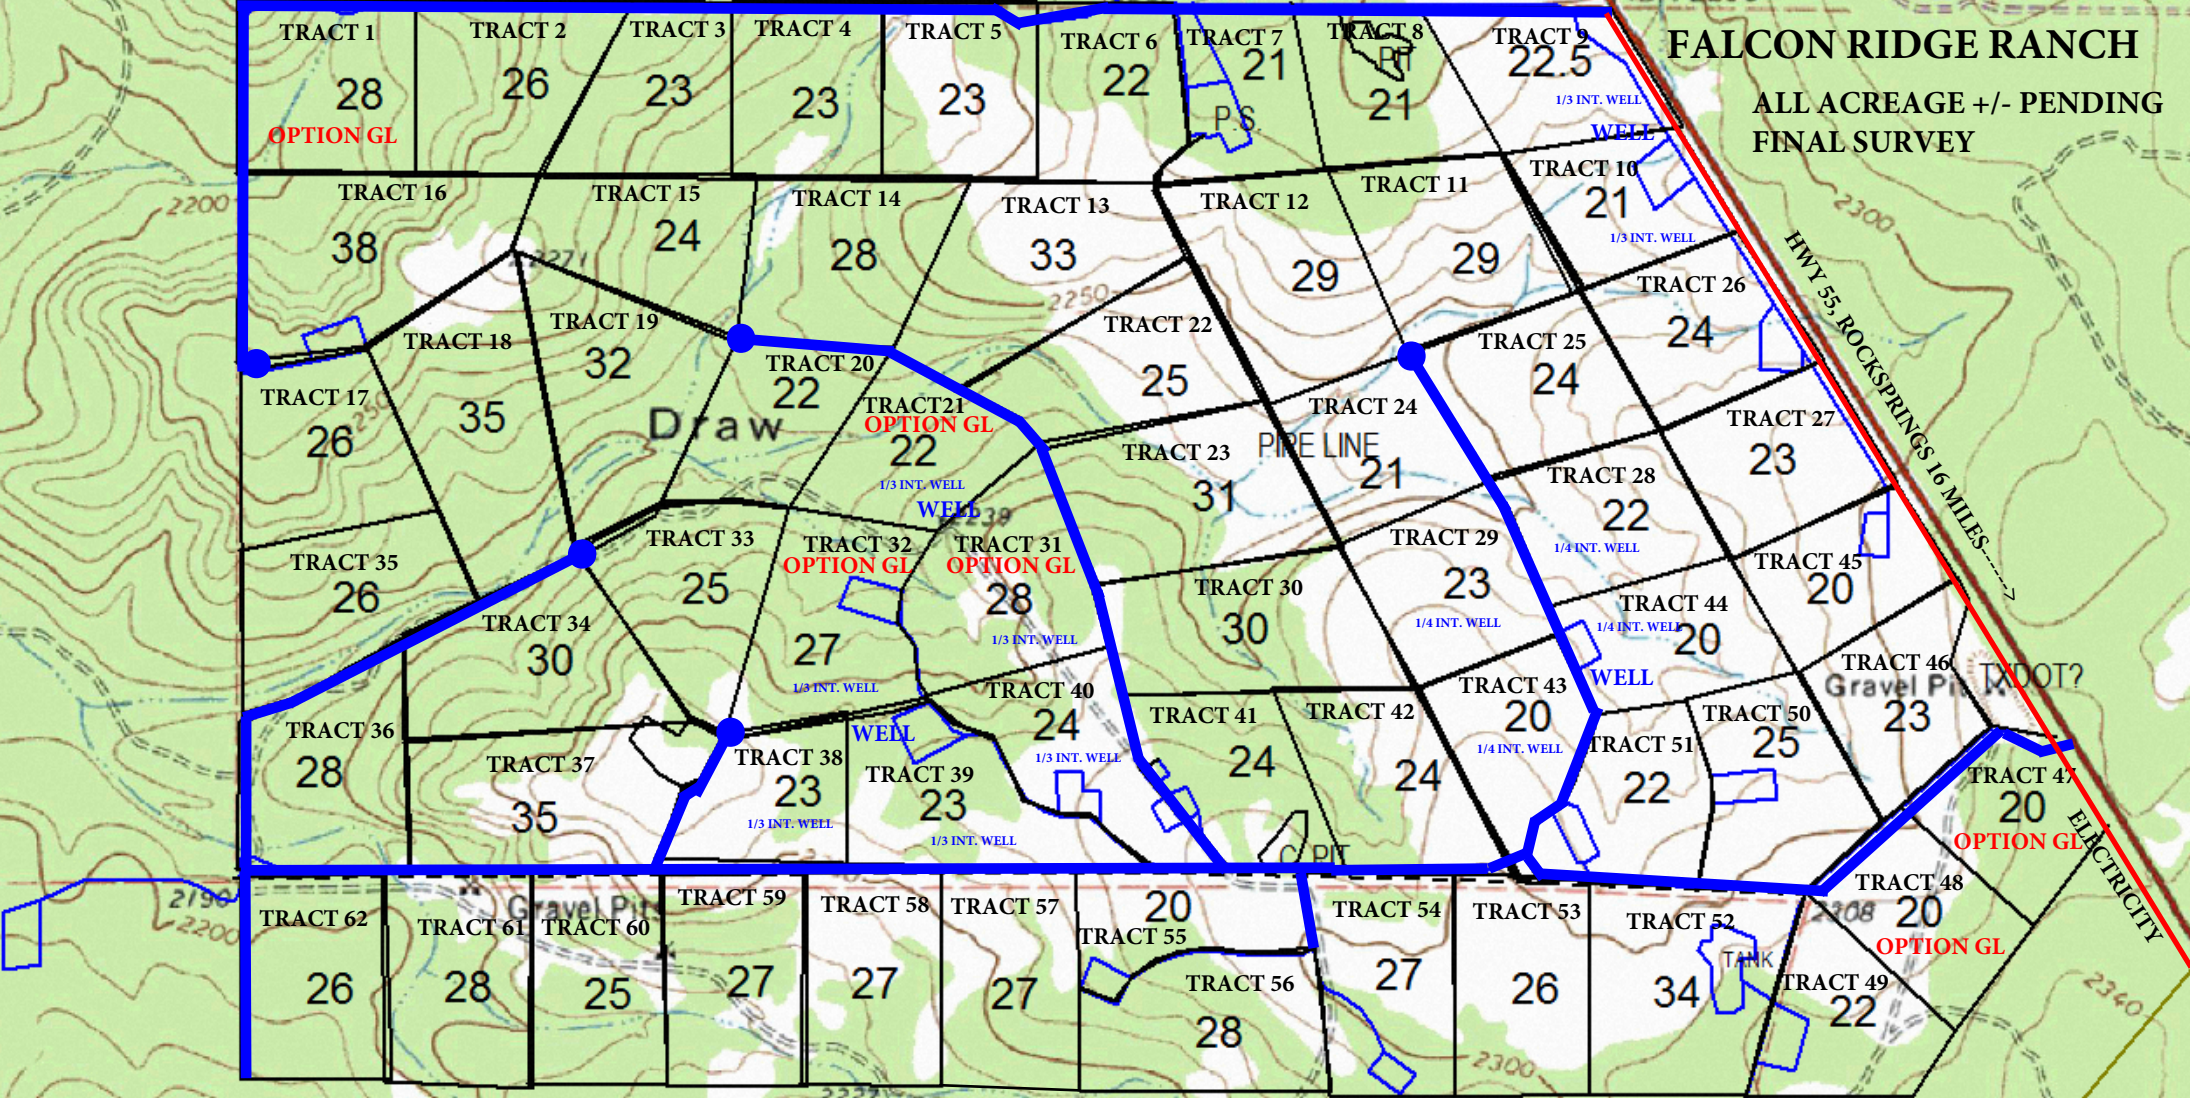

# FALCON RIDGE RANCH

ALL ACREAGE +/- PENDING  
FINAL SURVEY

TRACT 1  
28  
OPTION GL

TRACT 2  
26

TRACT 3  
23

TRACT 4  
23

TRACT 5  
23

TRACT 6  
22

TRACT 7  
21  
P.S.

TRACT 8  
21  
PT

TRACT 9  
22.5  
1/3 INT. WELL

TRACT 10  
21  
WELL

TRACT 16  
38

TRACT 15  
24

TRACT 14  
28

TRACT 13  
33

TRACT 12  
29

TRACT 11  
29

TRACT 26  
24  
1/3 INT. WELL

TRACT 25  
24

TRACT 18  
32

TRACT 17  
26

TRACT 27  
23

TRACT 35  
26

TRACT 53  
26

TRACT 52  
34  
TANK

TRACT 51  
22

TRACT 62  
26

TRACT 61  
28

TRACT 60  
25

TRACT 59  
27

TRACT 58  
27